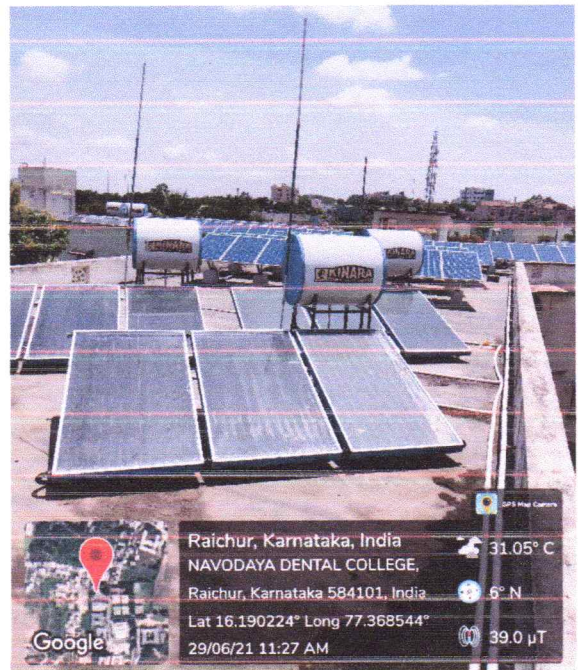

SOLAR WATER HEATERS IN HOSTELS

Dr. Girish Katti
Dr. GIRISH KATTI M.D.S.
PRINCIPAL
NAVODAYA DENTAL COLLEGE
RAICHUR 584 102