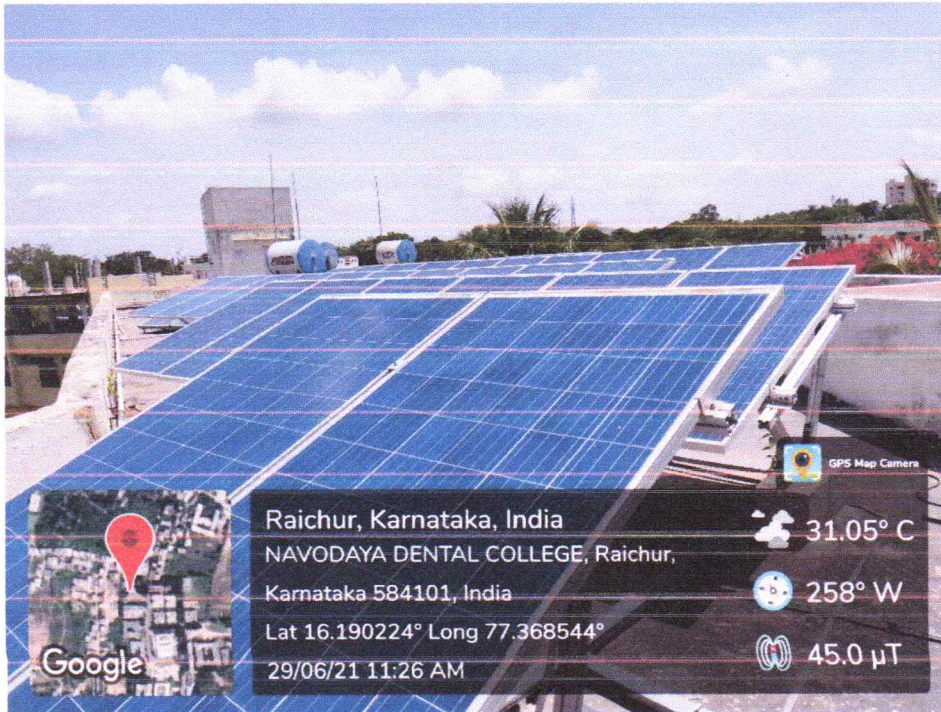

ALTERNATE SOURCES OF ENERGY AND ENERGY CONSERVATION DEVICES

SOLAR PANELS